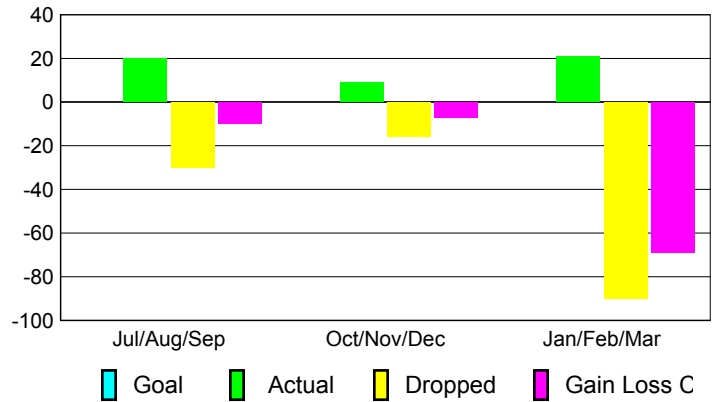

Membership Results 2008-2009

Goal, New, Dropped, Gain/Loss