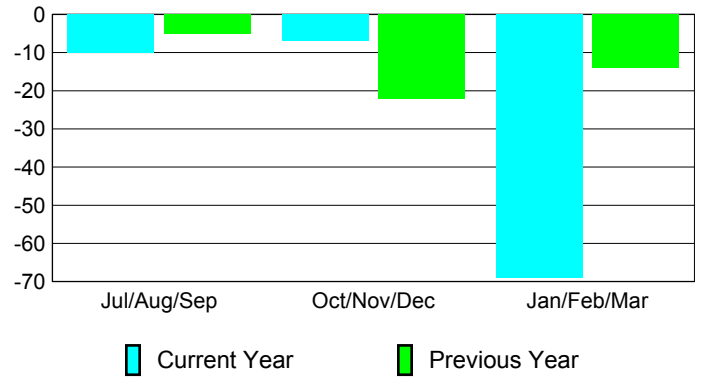

Membership Results 2008-2009

Membership 2007-2008

Month	Net Memb Goal	Actual New Memb	Actual Dropped Memb	Gain/Loss of Memb	Gain/Loss of Memb
Jul/Aug/Sep	0	20	-30	-10	-5
Oct/Nov/Dec	0	9	-16	-7	-22
Jan/Feb/Mar	0	21	-90	-69	-14
Totals	0	50	-136	-86	-41

Membership Results 2008-2009

Goal, New, Dropped, Gain/Loss

Comparison of Membership Gain/Loss

Current Year Compared to the Previous Year

Gender Comparison 2008-2009